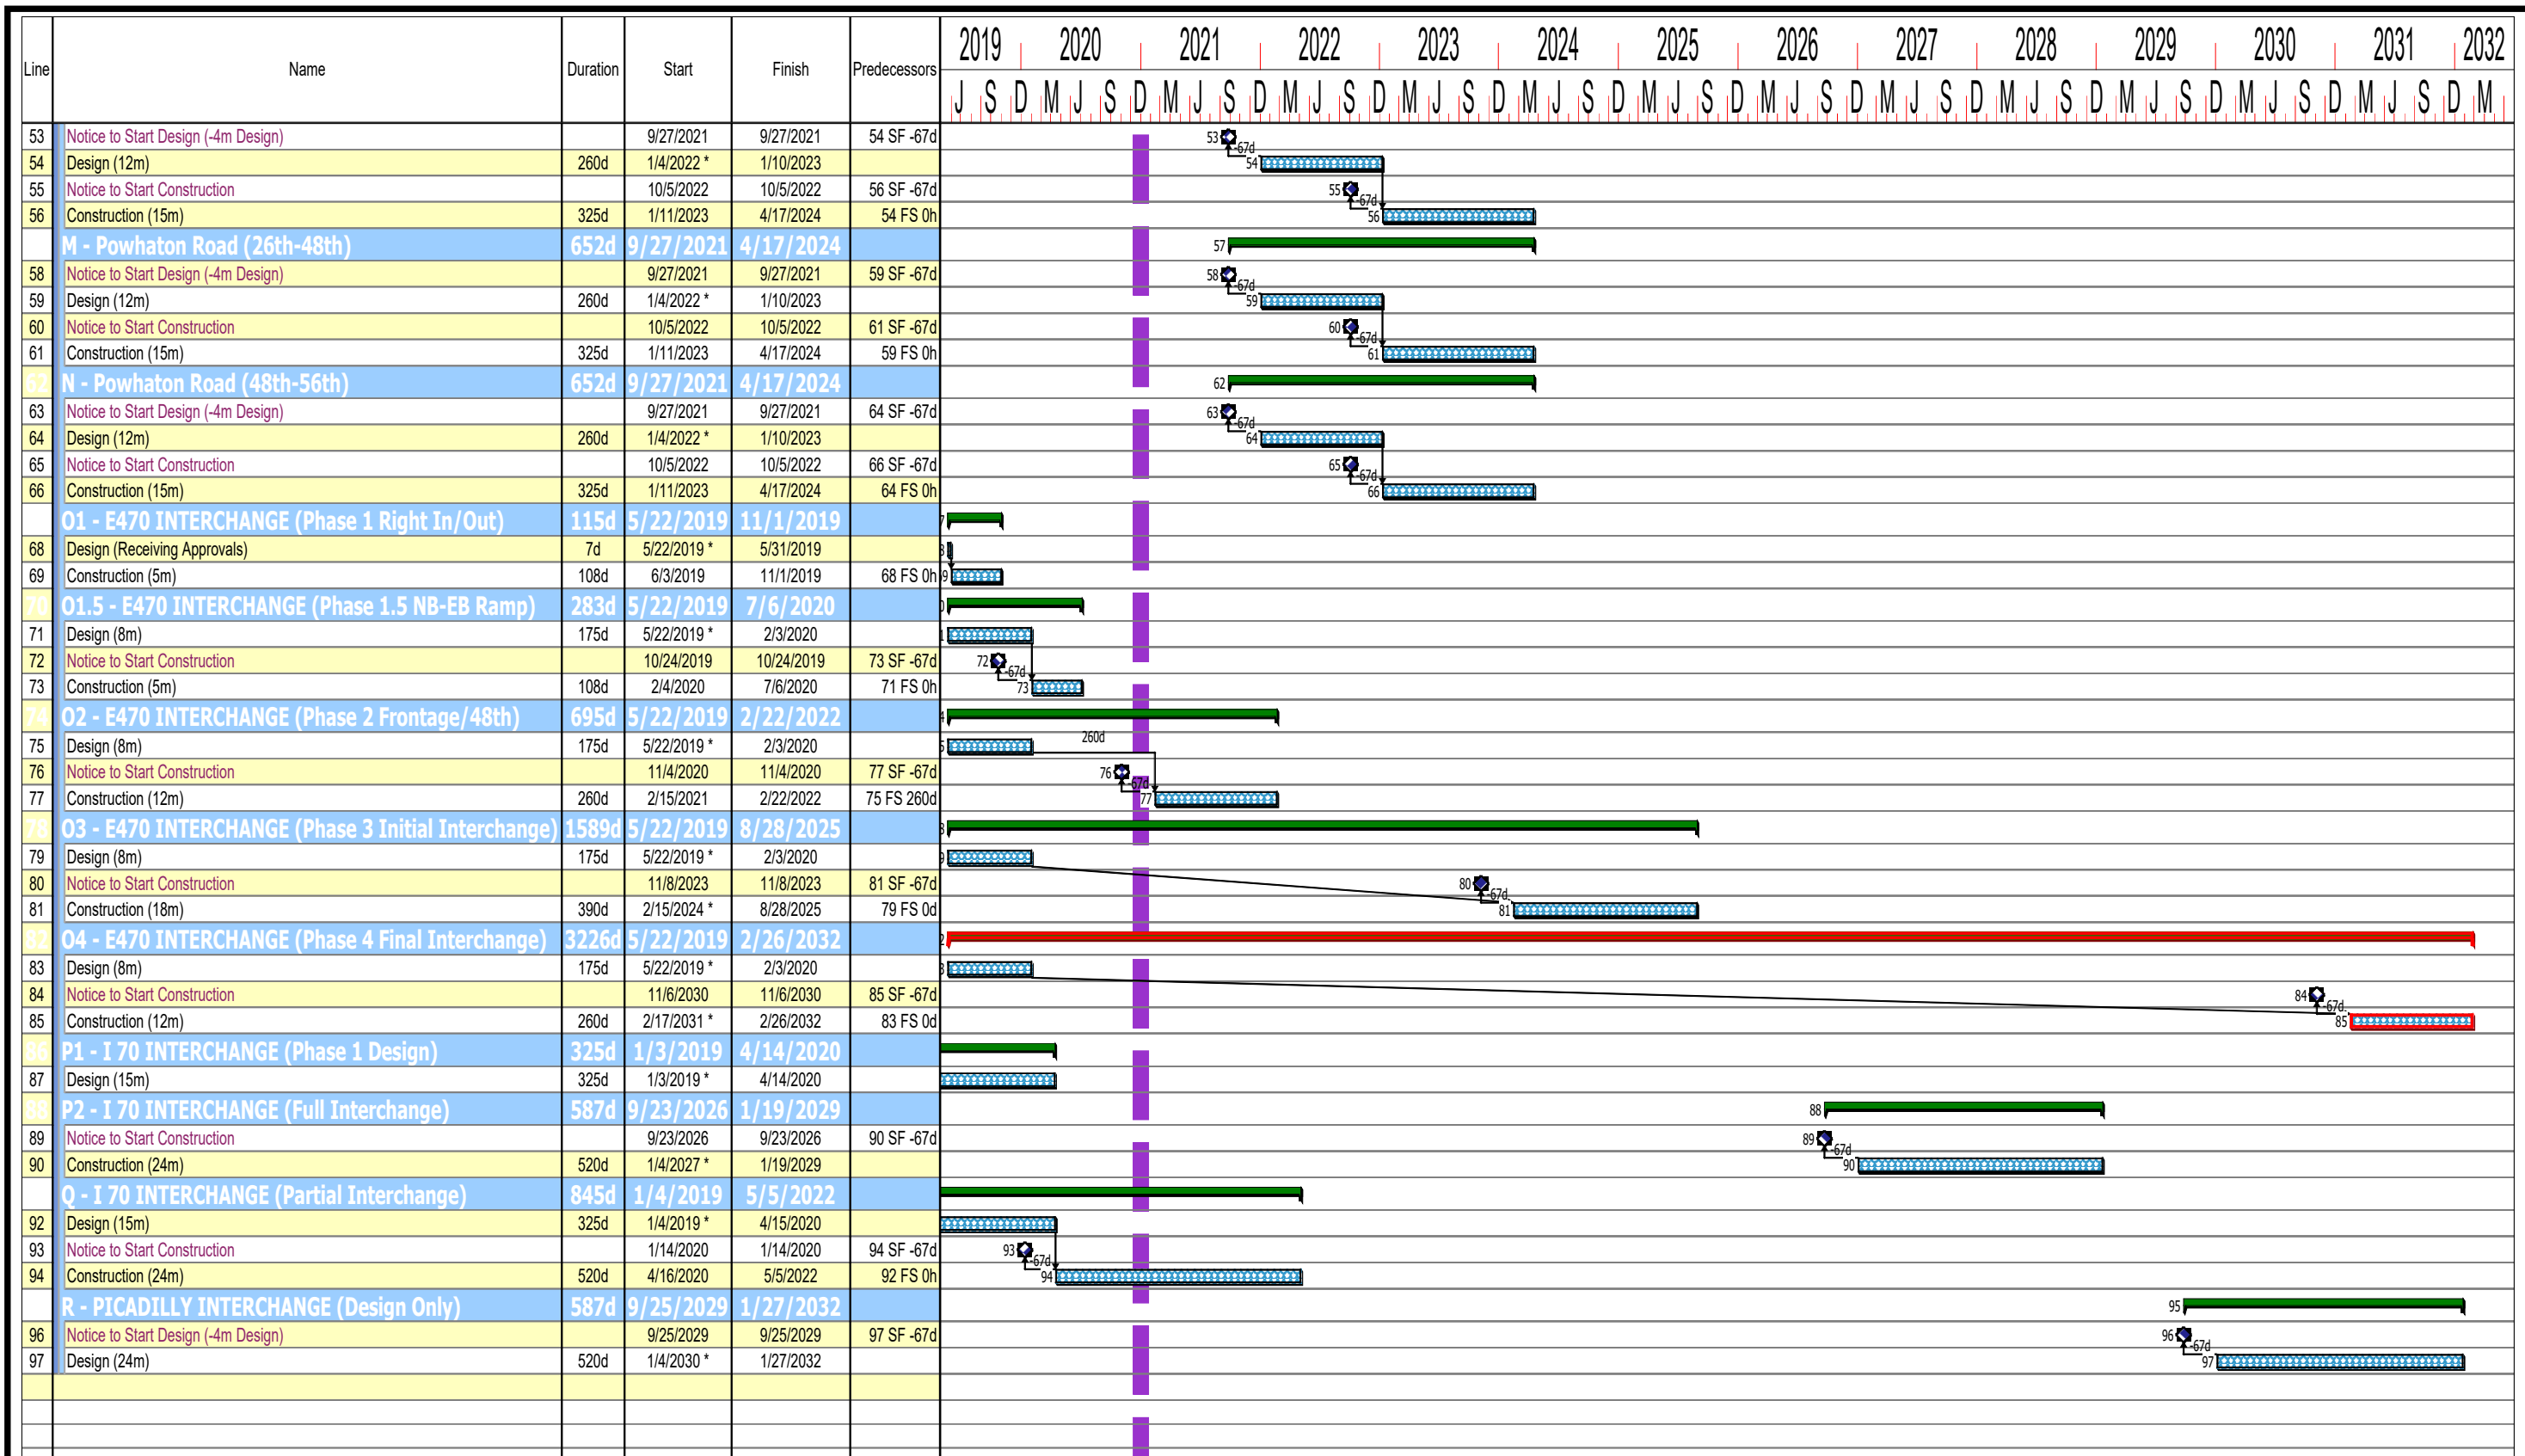

ARTA Projected Schedule

ARTA

Job #: 00001

Data Date: 1/1/2019

Rev. date: 5/20/2019 8:26:16 PM

Page 1 of 2

Bar Chart View

Filter: None

Responsibility: AACMD, ARTA
 Link Categories: Normal
 Symbols: Critical, Milestone

ARTA Projected Schedule

Job #: 00001

Rev. date: 5/20/2019 8:26:16 PM

Bar Chart View

Data Date: 1/1/2019

Page 2 of 2

Filter: None